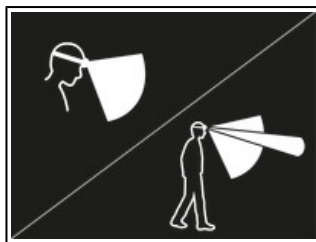

## ARIA 2

Casting 450 lumens, the ARIA 2 compact headlamp was specifically designed to be used by tradespeople and maintenance professionals. Durable, it is fall and impact resistant. It is also waterproof and dustproof, making it suitable for various work conditions. Easy to use, with a single button for controlling all lamp functions. The wide, uniform beam provides comfortable proximity lighting and the mixed beam makes moving around easier. It is convenient and can be worn on the head, around the neck, and on different types of helmets, using mounting plates that are available as accessories. ARIA 2 comes with three standard batteries and is also compatible with the CORE rechargeable battery, with its HYBRID CONCEPT design.

Compact, the ARIA 2 headlamp can be easily stored in a toolbox.

The wide, uniform beam provides comfortable lighting for close-range work and the mixed beam makes moving around easier.

Dustproof and waterproof (IP67), impact resistant (IK07), and fall resistant up to 2 meters, the headlamp is ideal for professional work conditions.