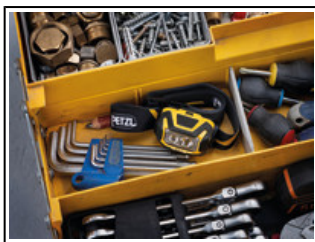

## ARIA 2

Casting 450 lumens, the ARIA 2 compact headlamp was specifically designed to be used by tradespeople and maintenance professionals. Durable, it is fall and impact resistant. It is also waterproof and dustproof, making it suitable for various work conditions. Easy to use, with a single button for controlling all lamp functions. The wide, uniform beam provides comfortable proximity lighting and the mixed beam makes moving around easier. It is convenient and can be worn on the head, around the neck, and on different types of helmets, using mounting plates that are available as accessories. ARIA 2 comes with three standard batteries and is also compatible with the CORE rechargeable battery, with its HYBRID CONCEPT design.

Compact, the ARIA 2 headlamp can be easily stored in a toolbox.

The wide, uniform beam provides comfortable lighting for close-range work and the mixed beam makes moving around easier.

Dustproof and waterproof (IP67), impact resistant (IK07), and fall resistant up to 2 meters, the headlamp is ideal for professional work conditions.